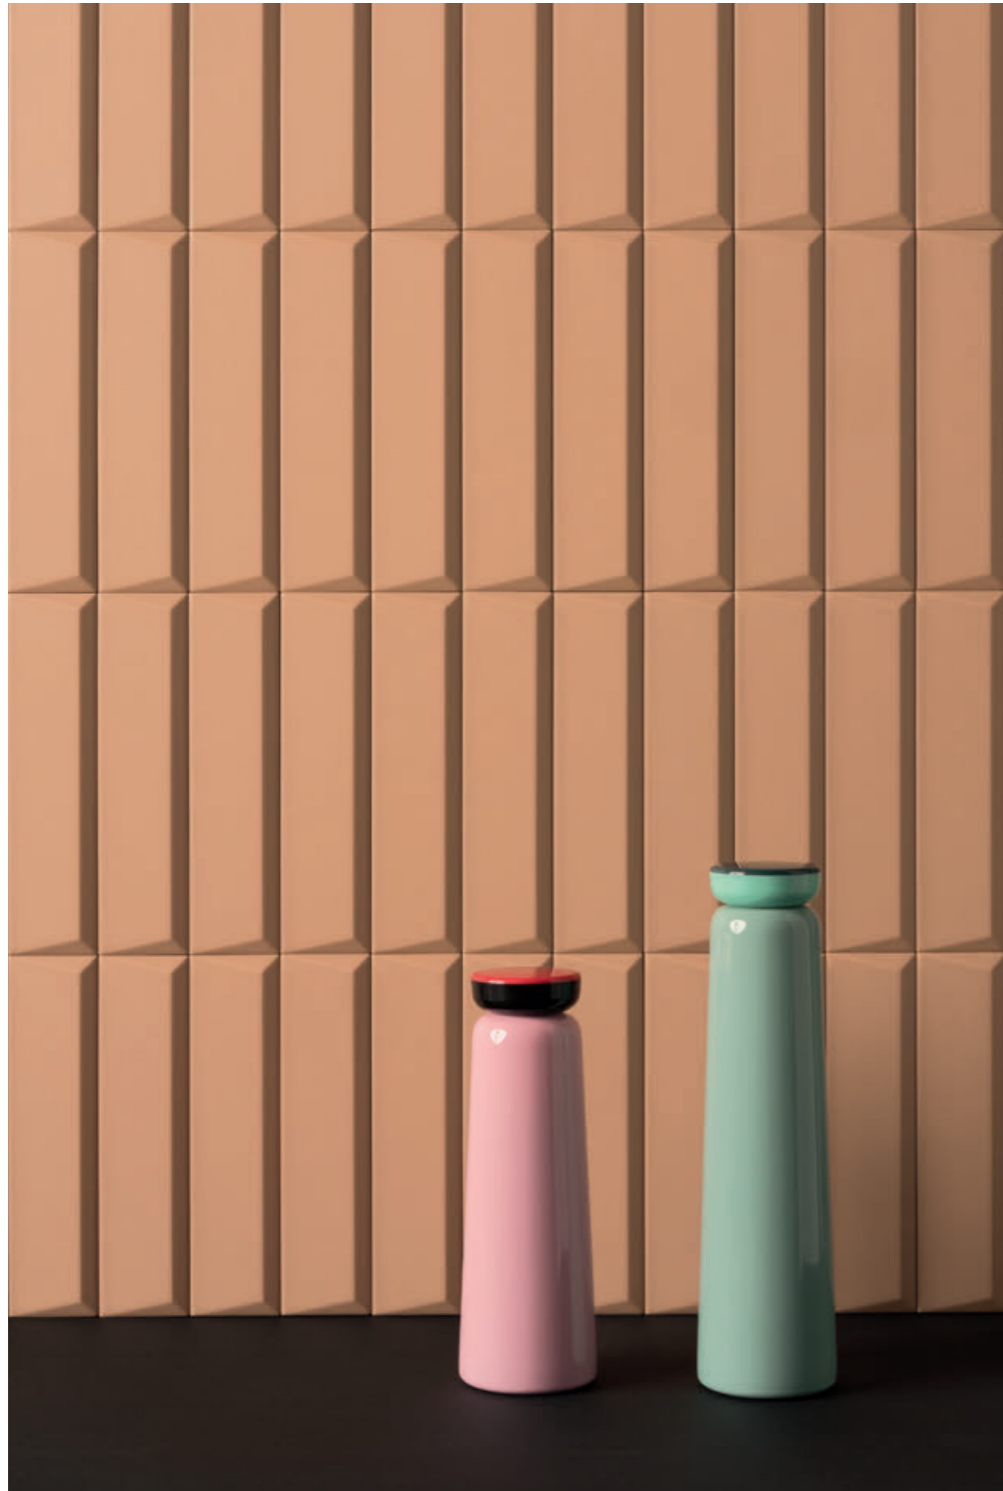

THE ORIGINAL RECIPE.

B I S C U I T

Wall Biscuit Bordeaux Dune / Plain 5x20 2"x8" - Floor Pixel41 Bordeaux 11,55x11,55 5"x5"

Biscuit Bordeaux Dune 5x20 2"x8"

Biscuit Bordeaux Strip / Plain / Dune / Peak / Stud / Waves 5x20 2"x8"

Biscuit Bordeaux Strip / Plain / Stud 5x20 2"x8"

Biscuit Bordeaux Dune / Plain 5x20 2"x8"

Wall Biscuit Powder Peak / Plain 5x20 2"x8" - Floor Pixel41 Powder 11,55x11,55 5"x5"

Biscuit Powder Peak / Plain 5x20 2"x8"

Biscuit Terra Peak 5x20 2"x8"

Biscuit Terra Strip 5x20 2"x8"

Biscuit Terra Strip / Plain / Dune / Peak / Stud / Waves 5x20 2"x8"

Biscuit Terra Plain / Dune 5x20 2"x8"

Biscuit Bianco Waves 5x20 2"x8"

Wall Biscuit Bianco Peak 5x20 2"x8 - Floor Futura White 15x15 6"x6"