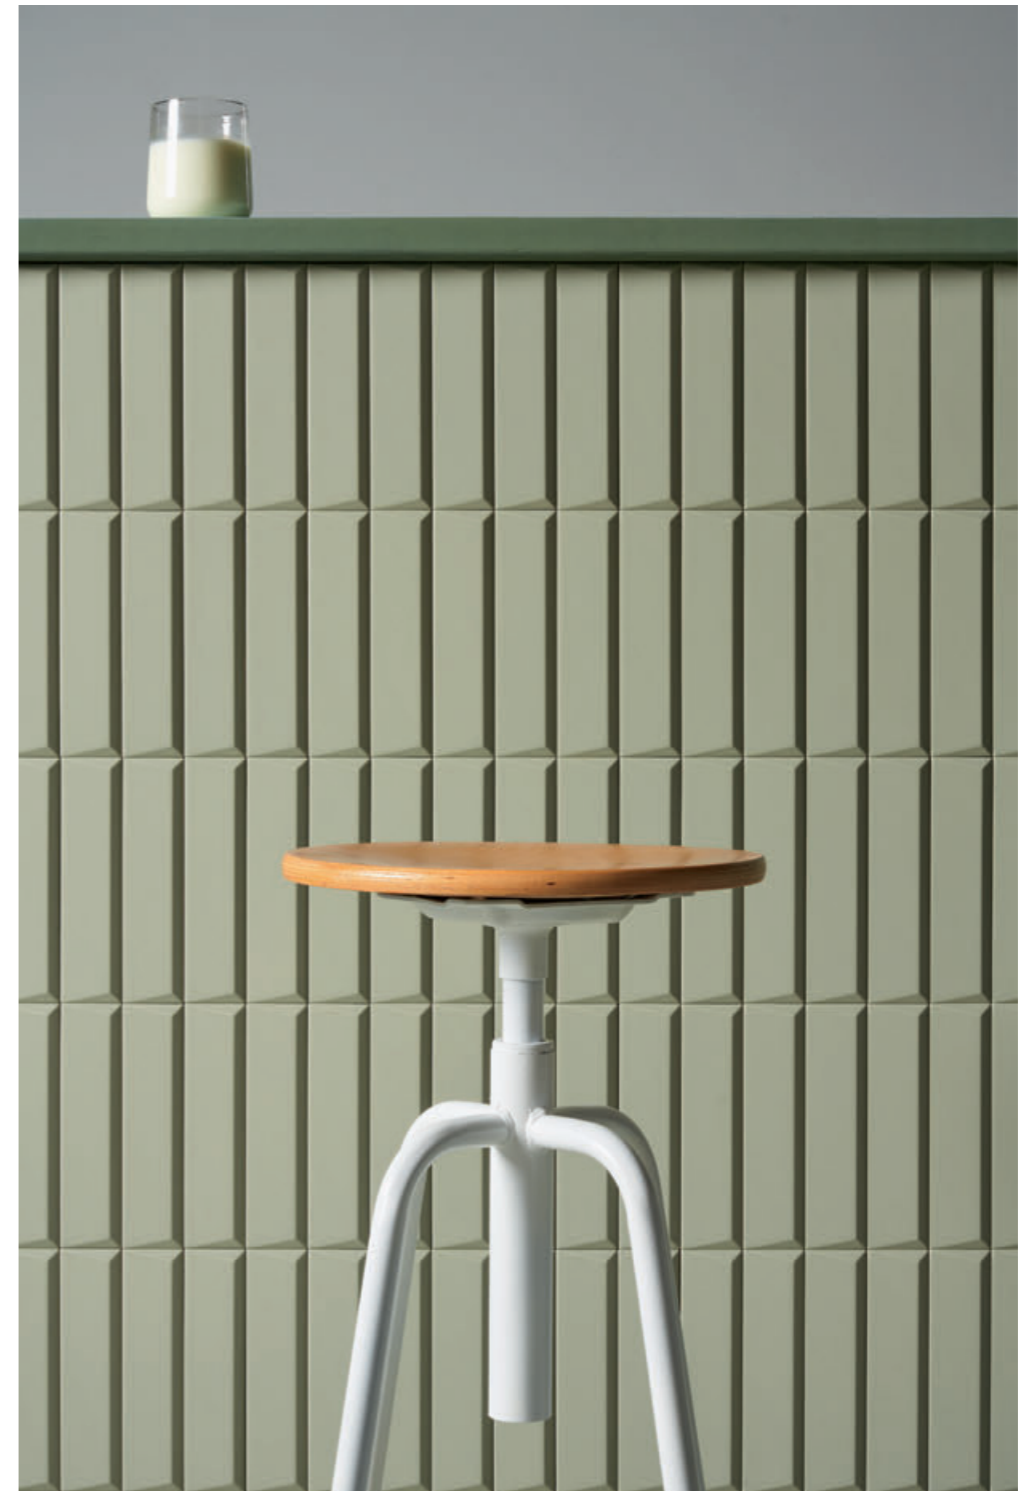

THE ORIGINAL RECIPE.

B I S C U I T

Wall Biscuit Bordeaux Dune / Plain 5x20 2"x8" - Floor Pixel41 Bordeaux 11,55x11,55 5"x5"

Biscuit Bordeaux Dune 5x20 2"x8"

Biscuit Bordeaux Strip / Plain / Dune / Peak / Stud / Waves 5x20 2"x8"

Biscuit Terra Peak 5x20 2"x8"

Biscuit Terra Strip 5x20 2"x8"

Biscuit Terra Strip / Plain / Dune / Peak / Stud / Waves 5x20 2"x8"

Biscuit Terra Plain / Dune 5x20 2"x8"

Biscuit Bianco Waves 5x20 2"x8"

Wall Biscuit Bianco Peak 5x20 2"x8 - Floor Futura White 15x15 6"x6"

Biscuit Bianco Dune 5x20 2"x8"

Biscuit Bianco Dune 5x20 2"x8"

Biscuit Salvia Strip / Plain / Dune / Peak / Stud / Waves 5x20 2"x8"

Biscuit Salvia Plain / Waves 5x20 2"x8

Biscuit Salvia Dune 5x20 2"x8"

Biscuit Notte Strip / Plain / Dune / Peak / Stud / Waves 5x20 2"x8"

Biscuit Notte Peak / Plain 5x20 2"x8"

Biscuit Notte Stud 5x20 2"x8"

TECHNICAL DETAILS

BISCUIT

TECHNOLOGY **MONOCOTTURA IN PASTA BIANCA - WHITE BODY SINGLE-FIRED WALL TILE**

FINISH **OPACO - MATTE**

SIZES **5x20 2"x8"**