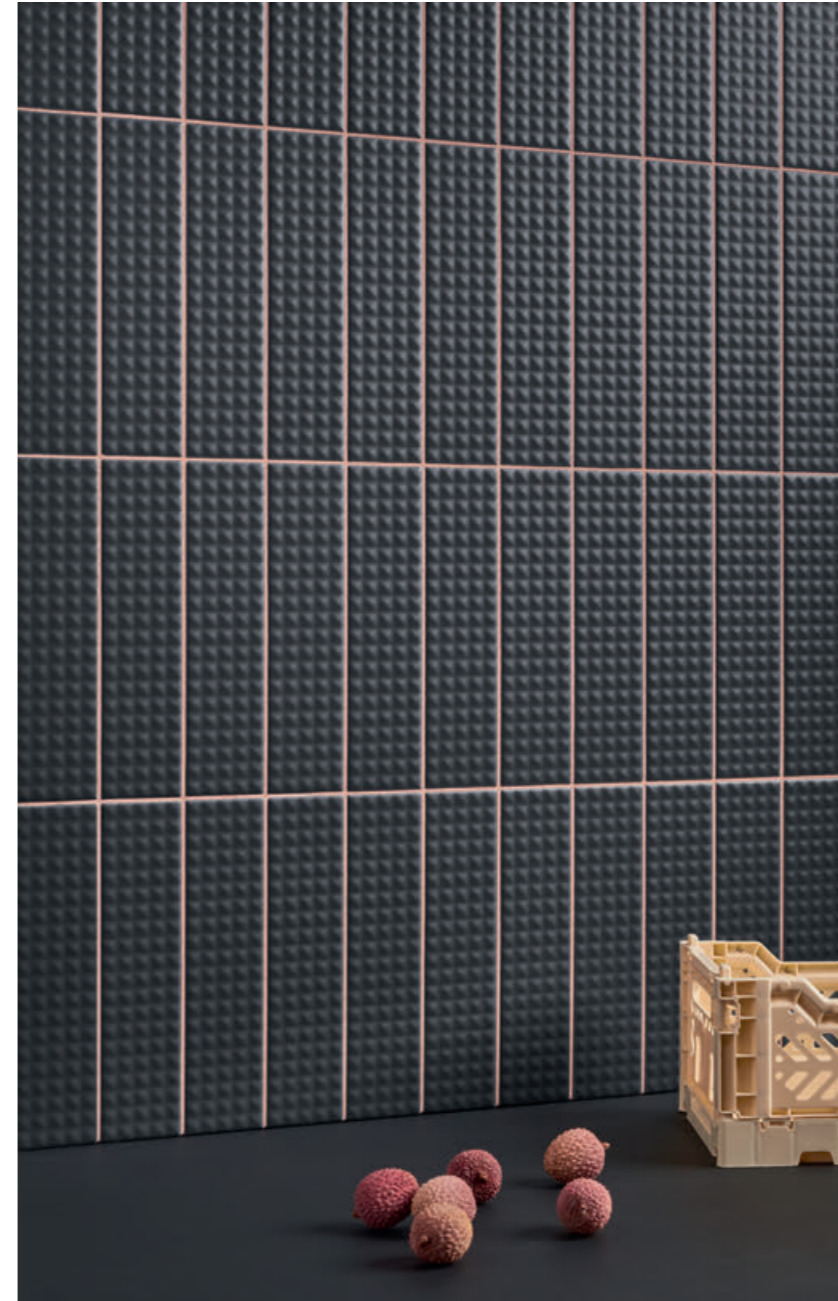

Biscuit Notte Stud 5x20 2"x8"