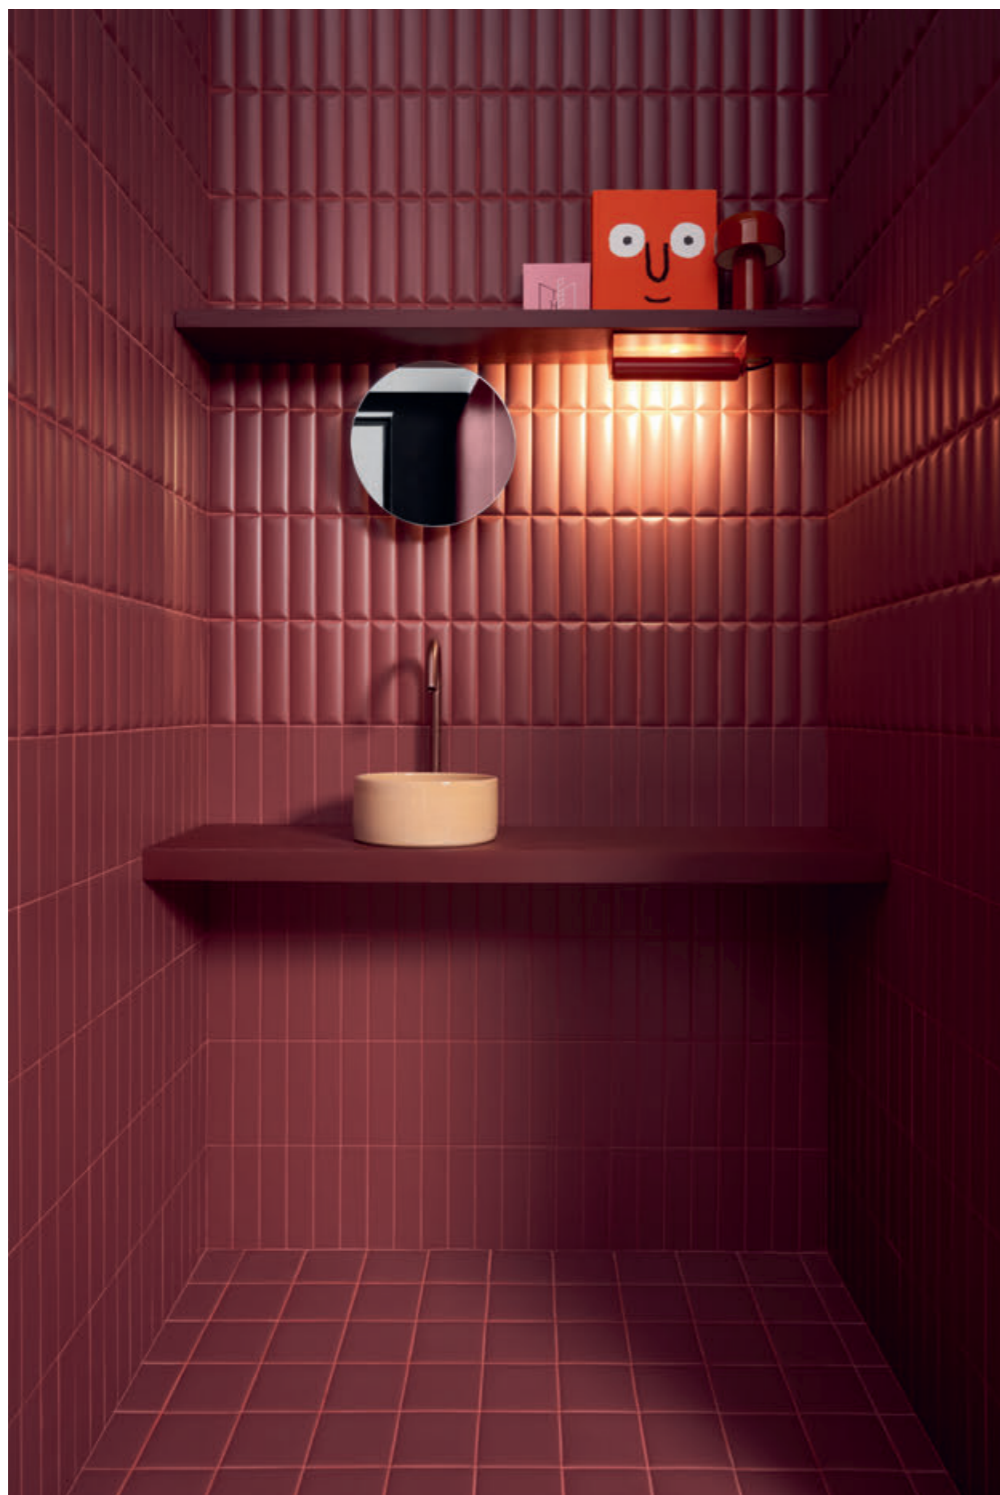

THE ORIGINAL RECIPE.

B I S C U I T

Wall Biscuit Bordeaux Dune / Plain 5x20 2"x8" - Floor Pixel41 Bordeaux 11,55x11,55 5"x5"

Biscuit Bordeaux Dune 5x20 2"x8"

Biscuit Bordeaux Strip / Plain / Dune / Peak / Stud / Waves 5x20 2"x8"

Biscuit Bordeaux Strip / Plain / Stud 5x20 2"x8"

Biscuit Bordeaux Dune / Plain 5x20 2"x8"

Wall Biscuit Powder Peak / Plain 5x20 2"x8" - Floor Pixel41 Powder 11,55x11,55 5"x5"

Biscuit Powder Peak / Plain 5x20 2"x8"

Biscuit Terra Peak 5x20 2"x8"

Biscuit Terra Strip 5x20 2"x8"

Biscuit Terra Strip / Plain / Dune / Peak / Stud / Waves 5x20 2"x8"

Biscuit Terra Plain / Dune 5x20 2"x8"

Biscuit Bianco Waves 5x20 2"x8"

Wall Biscuit Bianco Peak 5x20 2"x8 - Floor Futura White 15x15 6"x6"

Biscuit Notte Peak / Plain 5x20 2"x8"

Biscuit Notte Stud 5x20 2"x8"

TECHNICAL DETAILS

BISCUIT

TECHNOLOGY **MONOCOTTURA IN PASTA BIANCA - WHITE BODY SINGLE-FIRED WALL TILE**

FINISH **OPACO - MATTE**

SIZES **5x20 2"x8"**