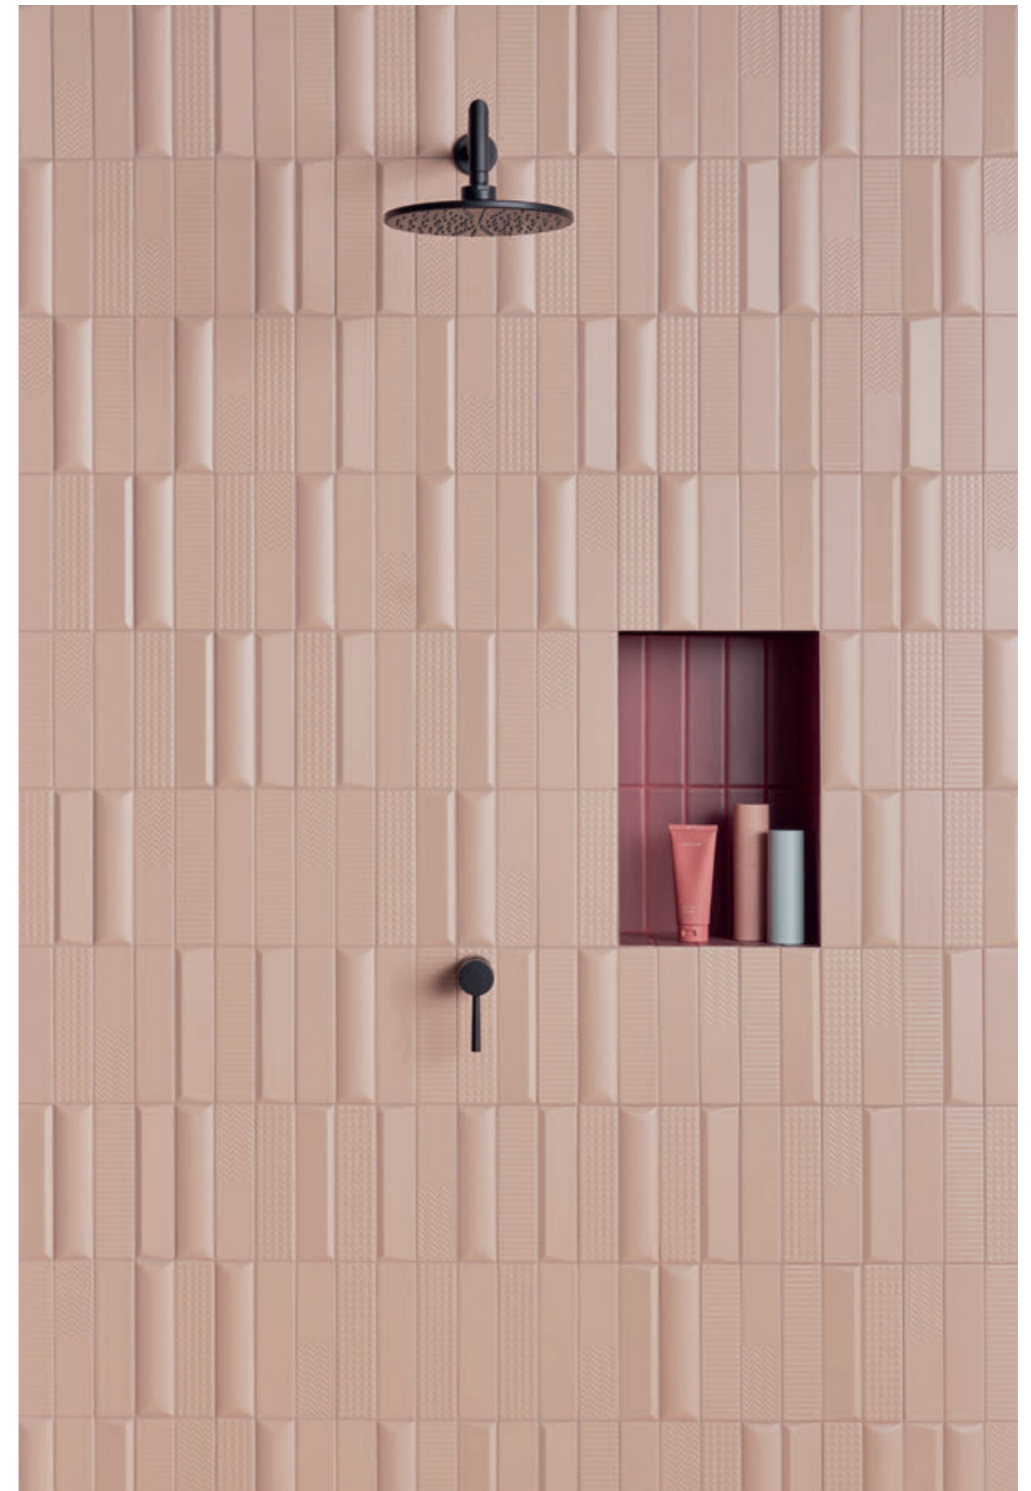

THE ORIGINAL RECIPE.

B I S C U I T

Wall Biscuit Bordeaux Dune / Plain 5x20 2"x8" - Floor Pixel41 Bordeaux 11,55x11,55 5"x5"

Biscuit Bordeaux Dune 5x20 2"x8"

Biscuit Bordeaux Strip / Plain / Dune / Peak / Stud / Waves 5x20 2"x8"

Biscuit Bordeaux Strip / Plain / Stud 5x20 2"x8"

Biscuit Bordeaux Dune / Plain 5x20 2"x8"

Wall Biscuit Powder Peak / Plain 5x20 2"x8" - Floor Pixel41 Powder 11,55x11,55 5"x5"

Biscuit Powder Peak / Plain 5x20 2"x8"

Biscuit Terra Peak 5x20 2"x8"

Biscuit Terra Strip 5x20 2"x8"

Biscuit Terra Strip / Plain / Dune / Peak / Stud / Waves 5x20 2"x8"

Biscuit Terra Plain / Dune 5x20 2"x8"

Biscuit Bianco Waves 5x20 2"x8"

Wall Biscuit Bianco Peak 5x20 2"x8 - Floor Futura White 15x15 6"x6"

Biscuit Notte Peak / Plain 5x20 2"x8"

Biscuit Notte Stud 5x20 2"x8"

TECHNICAL DETAILS

BISCUIT

TECHNOLOGY **MONOCOTTURA IN PASTA BIANCA - WHITE BODY SINGLE-FIRED WALL TILE**

FINISH **OPACO - MATTE**

SIZES **5x20 2"x8"**