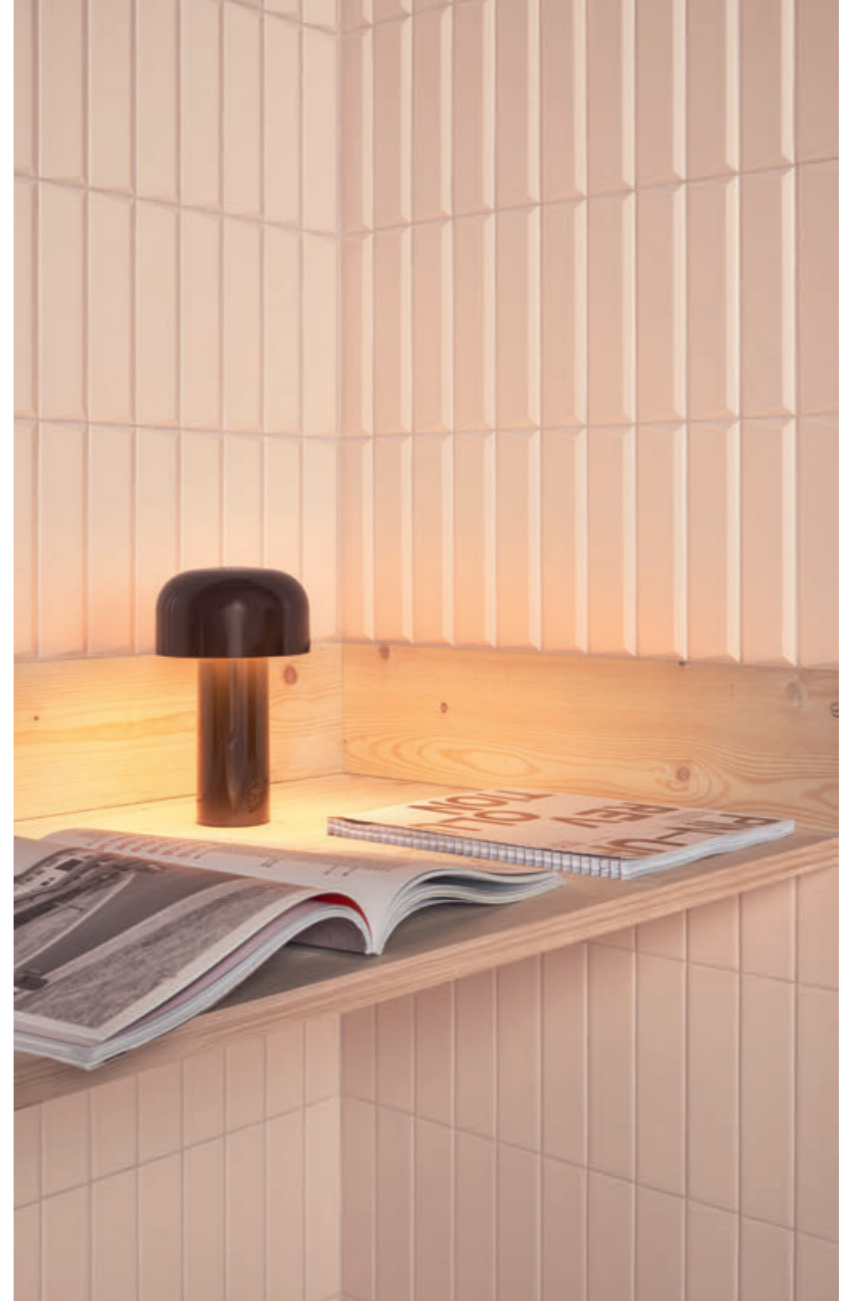

THE ORIGINAL RECIPE.

B I S C U I T

Wall Biscuit Bordeaux Dune / Plain 5x20 2"x8" - Floor Pixel41 Bordeaux 11,55x11,55 5"x5"

Biscuit Bordeaux Dune 5x20 2"x8"

Biscuit Bordeaux Strip / Plain / Dune / Peak / Stud / Waves 5x20 2"x8"

Biscuit Bordeaux Strip / Plain / Stud 5x20 2"x8"

Biscuit Bordeaux Dune / Plain 5x20 2"x8"

Wall Biscuit Powder Peak / Plain 5x20 2"x8" - Floor Pixel41 Powder 11,55x11,55 5"x5"

Biscuit Powder Peak / Plain 5x20 2"x8"

Biscuit Terra Peak 5x20 2"x8"

Biscuit Terra Strip 5x20 2"x8"

Biscuit Terra Strip / Plain / Dune / Peak / Stud / Waves 5x20 2"x8"

Biscuit Terra Plain / Dune 5x20 2"x8"

Biscuit Bianco Waves 5x20 2"x8"

Wall Biscuit Bianco Peak 5x20 2"x8 - Floor Futura White 15x15 6"x6"