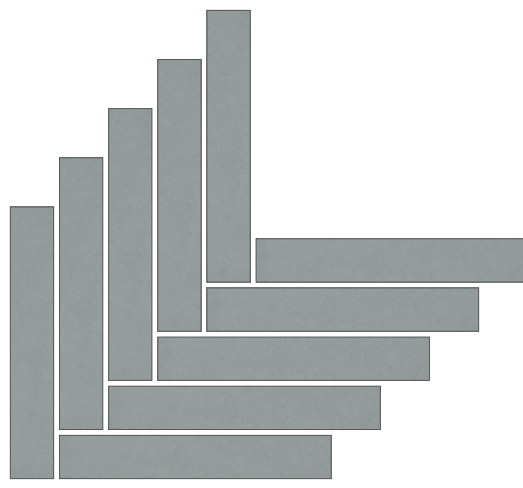

DECORS/MOSAICS

CREAM

MUD

OBLONG CHEVRON
Naturale Rettificato | Matte Rectified
In fogli 34,8x42,2 da 10 pezzi
In 34,8x42,2 - 14"x17" sheets made up of 10 pieces

PINK

BRICK

GREY-BLUE

AMBER