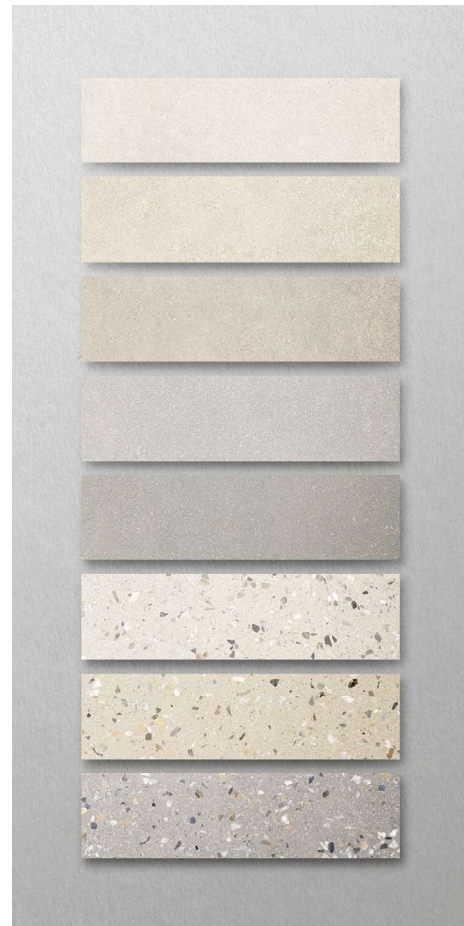

thicknesses & sizes
spessori e formati

6mm	
1200x2780 48"x110"	
8mm	
300x600 12"x24" 600x600 24"x24" 600x1197 24"x48" 800x800 31"x31"	
9mm	
1200x1200 48"x48"	
12mm	
1620x3240 63 3/4"x127"	
20mm	
600x600 24"x24" 600x1200 24"x48" 800x800 31"x31"	

Quality and
sustainability
in a total look
approach.

Qualità e sostenibilità
in chiave total look.

colors and finishes
colori e superfici

The versatility
of concrete
enriched by a new
interpretation

La versatilità del cemento
arricchita da un'interpretazione
inedita.

We have further enhanced the collection with three new color options inspired by the world of terrazzo, adding to the five shades that reinterpret the concrete effect enriched with clasts.