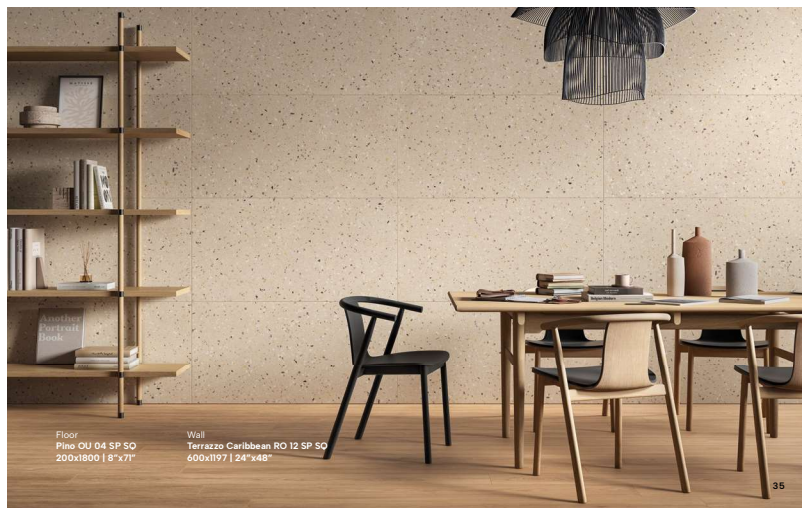

Wall
Street
Rice RO 01 SP SQ
600x1197 | 24"x48"

Floor
Pine OU 04 SP SQ
200x1800 | 8"x47"

Wall
Terrazzo Caribbean RO 12 SP SQ
600x1197 | 24"x48"